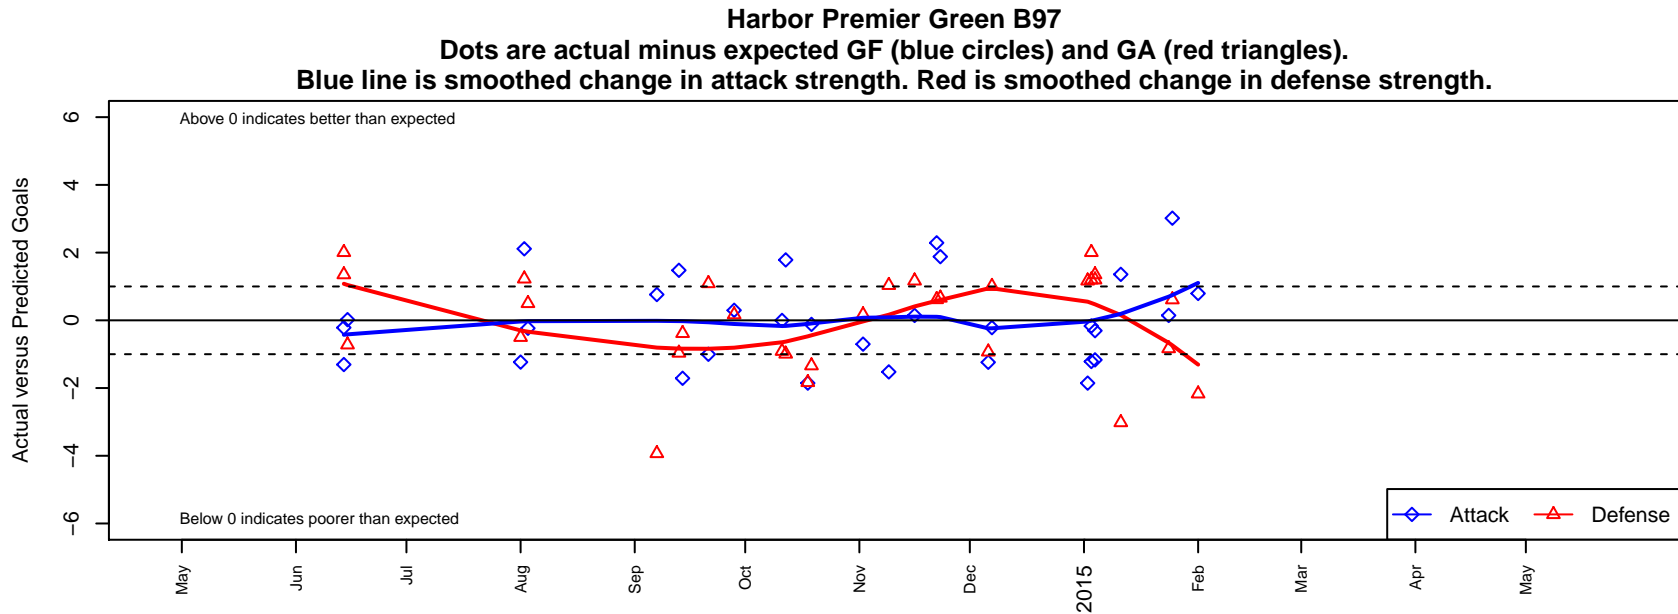

Harbor Premier Green B97

Harbor FC
 Gig Harbor, WA
 B97 total strength=1678
 attack=27.1 defense=16.24
 fall league = RCL B97 Div 2
 notes= Jarrett 2014

alt names used:
 Harbor Premier B97 Green
 Harbor Premier '97 – Jarrett
 Harbor Premier B97 Green A
 Harbor Premier B97 Green A

Venues played:
 2014 Rainier Challenge Copa U17
 2014 Bend Premier Cup U17–19B U19
 2014 RCL B97 Div 2
 2014 PacNW Winter Classic Premier U17
 2014 WYS Presidents Cup B97

**attack and defense variance (black dot)
relative to other teams
and top 10 in region**