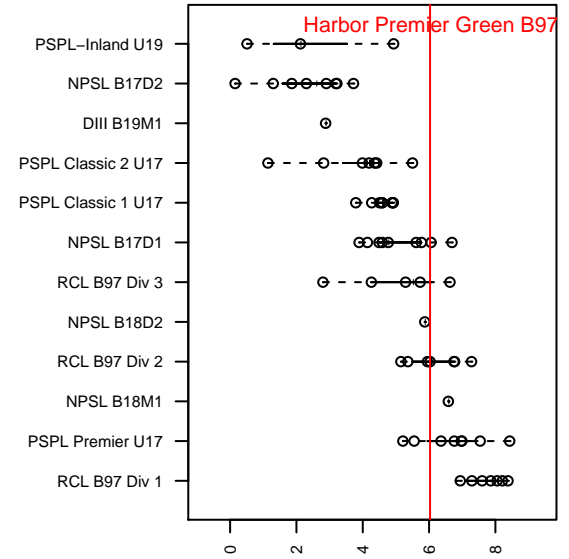

**attack and defense rating
relative to others at age
and all opponents in last 13 months**