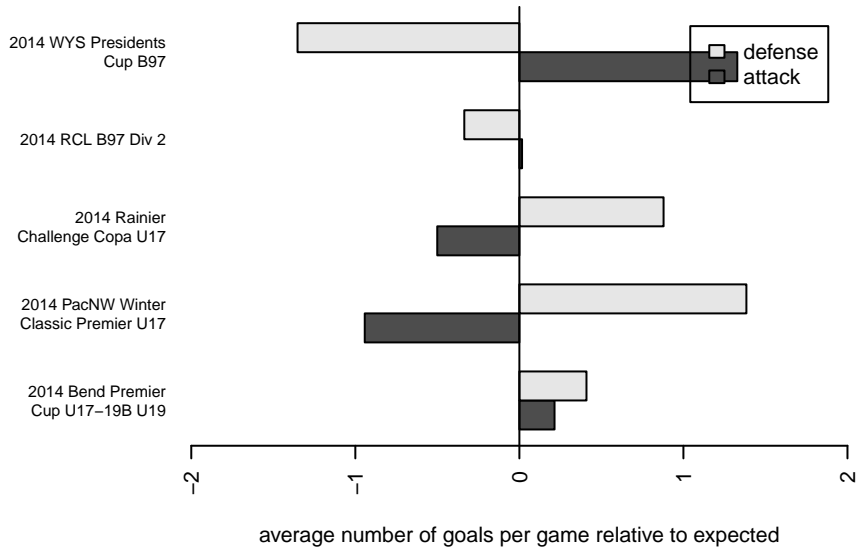

Performance relative to 13 month average